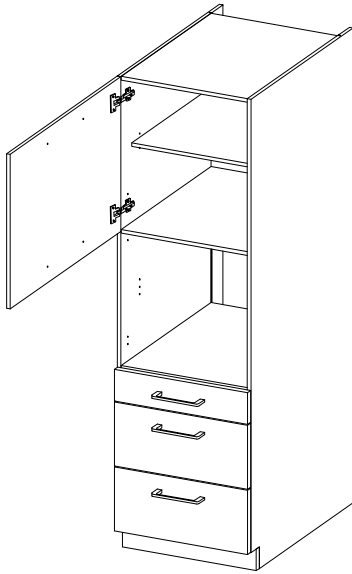

60 DPS-2100 1F 3S

Ersatzteil Nummer	Dimension
KUH.70629	596x682x16
KUH.70606	596x140x16
KUH.70607 x2	596x283x16
KUH.90137 x3	442x492x16
KUH.90140	480x70x16
KUH.90142 x2	480x148x16

3	2	3	1	6	4	6
	+6.3x13mm	+4.0x16mm	+3.5x13mm	+3.0x16mm	L=192mm	M4x22mm
4	12	12	24	12	2	4

1

							
11B	11C	11E	11F	11H	P11	P5	11G
2	2	4	4	4	8	16	4

x2

VARIANT HIGH GLOSS

2

11D	11C	11E	P11	P5	11G
1	1	2	4	8	2

VARIANT HIGH GLOSS

	+6.3x13mm 	+4.0x16mm 
11A 3	M3 12	P1 12

4

L=192mm	M4x22mm
	
S	U
3	6

5

LEFT

RIGHT

KUH.70629

KUH.70629

VARIANT HIGH GLOSS

6

±35/0mm	±3.5x13mm
	
HG	P5
2	4

7

L=192mm	M4x22mm
	
S	U
1	2