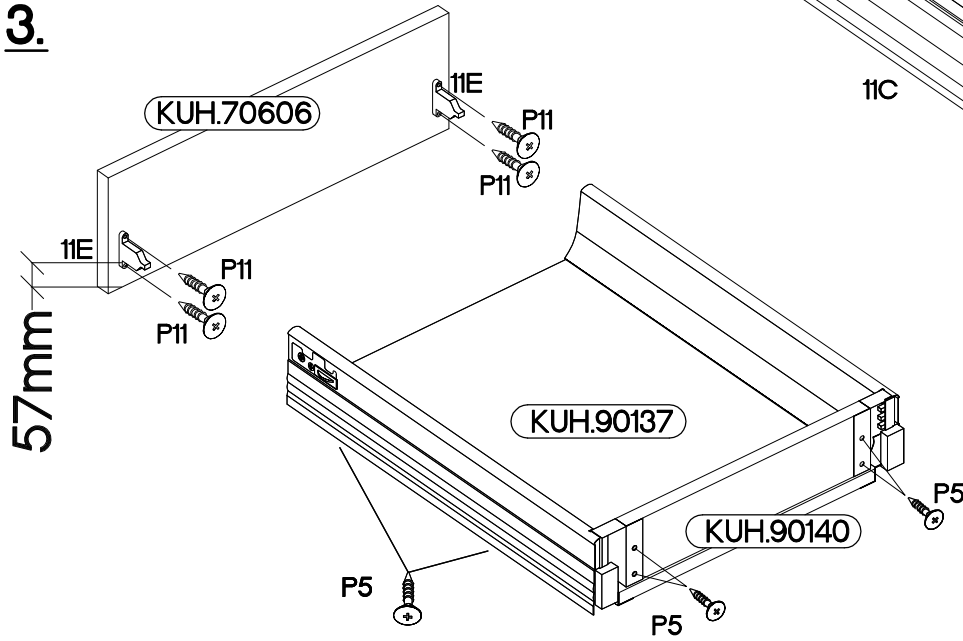

60 DPS-2100 1F 3S

Ersatzteil Nummer	Dimension
KUH.70629	596x682x16
KUH.70606	596x140x16
KUH.70607 x2	596x283x16
KUH.90137 x3	442x492x16
KUH.90140	480x70x16
KUH.90142 x2	480x148x16

3	2	3	1	6	4	6
	+6.3x13mm	+4.0x16mm	+3.5x13mm	+3.0x16mm	L=192mm	M4x22mm
4	12	12	24	12	2	4

1

							
11B	11C	11E	11F	11H	P11	P5	11G
2	2	4	4	4	8	16	4

x2

VARIANT HIGH GLOSS

2

11D	11C	11E	P11	P5	11G
1	1	2	4	8	2

VARIANT HIGH GLOSS

	+6.3x13mm 	+4.0x16mm 
11A 3	M3 12	P1 12

4

L=192mm	M4x22mm
	
S	U
3	6

5

LEFT

RIGHT

KUH.70629

KUH.70629

VARIANT HIGH GLOSS

6

±35/0mm	±3.5x13mm
	
HG	P5
2	4

7

L=192mm	M4x22mm
	
S	U
1	2