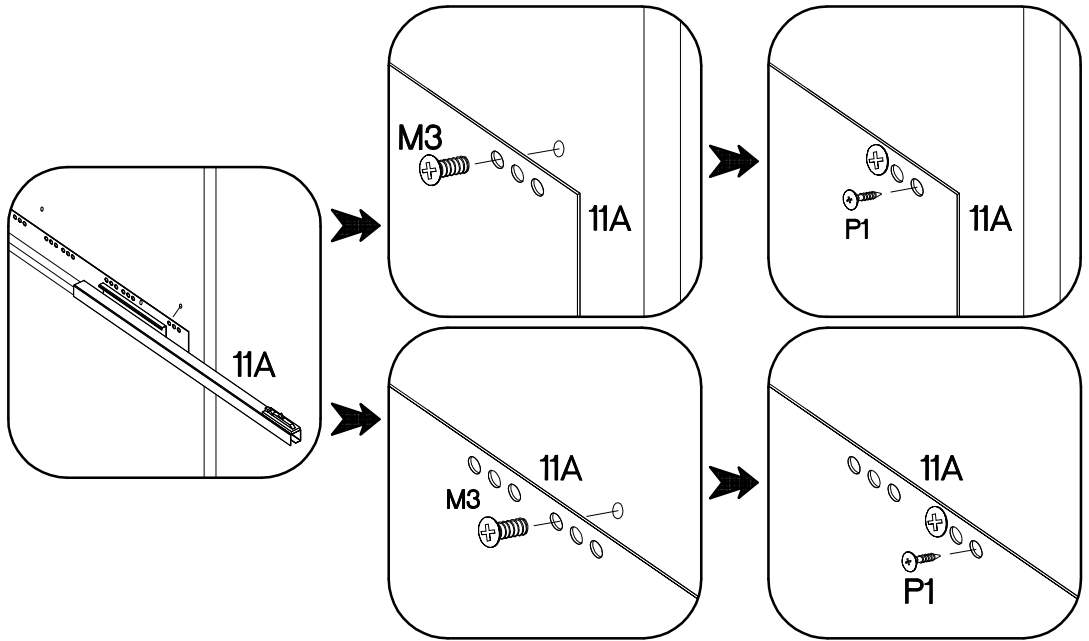

60 DPS-2100 1F 3S

Ersatzteil Nummer	Dimension
KUH.70629	596x682x16
KUH.70606	596x140x16
KUH.70607 x2	596x283x16
KUH.90137 x3	442x492x16
KUH.90140	480x70x16
KUH.90142 x2	480x148x16

3	2	3	1	6	4	6
	+6.3x13mm	+4.0x16mm	+3.5x13mm	+3.0x16mm	L=192mm	M4x22mm
4	12	12	24	12	2	4

1

							
11B	11C	11E	11F	11H	P11	P5	11G
2	2	4	4	4	8	16	4

x2

VARIANT HIGH GLOSS

2

11D	11C	11E	P11	P5	11G
1	1	2	4	8	2

VARIANT HIGH GLOSS

	+6.3x13mm 	+4.0x16mm 
11A 3	M3 12	P1 12

4

L=192mm	M4x22mm
	
S	U
3	6

5

LEFT

RIGHT

KUH.70629

KUH.70629

VARIANT HIGH GLOSS

6

±35/0mm	±3.5x13mm
	
HG	P5
2	4

7

L=192mm	M4x22mm
	
S	U
1	2