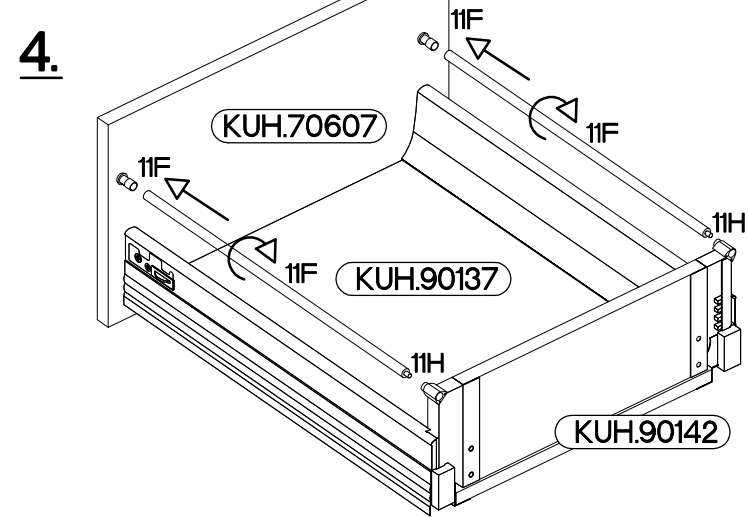

60 DPS-2100 1F 3S

Ersatzteil Nummer	Dimension
KUH.70629	596x682x16
KUH.70606	596x140x16
KUH.70607 x2	596x283x16
KUH.90137 x3	442x492x16
KUH.90140	480x70x16
KUH.90142 x2	480x148x16

3	2	3	1	6	4	6
	+6.3x13mm	+4.0x16mm	+3.5x13mm	+3.0x16mm	L=192mm	M4x22mm
4	12	12	24	12	2	4

1

							
11B	11C	11E	11F	11H	P11	P5	11G
2	2	4	4	4	8	16	4

x2

VARIANT HIGH GLOSS

2

11D	11C	11E	P11	P5	11G
1	1	2	4	8	2

VARIANT HIGH GLOSS

	+6.3x13mm 	+4.0x16mm 
11A 3	M3 12	P1 12

4

L=192mm	M4x22mm
	
S	U
3	6

5

LEFT

RIGHT

KUH.70629

KUH.70629

VARIANT HIGH GLOSS

6

±35/0mm	±3.5x13mm
	
HG	P5
2	4

7

L=192mm	M4x22mm
	
S	U
1	2