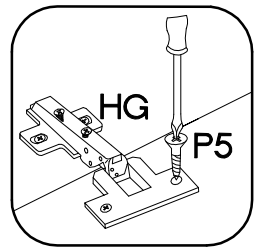

4

L=192mm	M4x22mm
	
S	U
3	6

5

LEFT

RIGHT

KUH.70629

KUH.70629

VARIANT HIGH GLOSS

6

±35/0mm	±3.5x13mm
	
HG	P5
2	4

7

L=192mm	M4x22mm
	
S	U
1	2