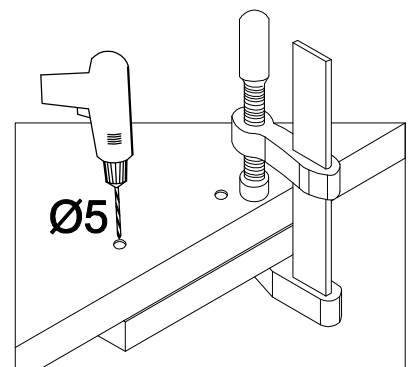

4

L=192mm	M4x22mm
	
S	U
3	6

5

LEFT

RIGHT

KUH.70629

KUH.70629

VARIANT HIGH GLOSS

6

±35/0mm	±3.5x13mm
	
HG	P5
2	4

7

L=192mm	M4x22mm
	
S	U
1	2