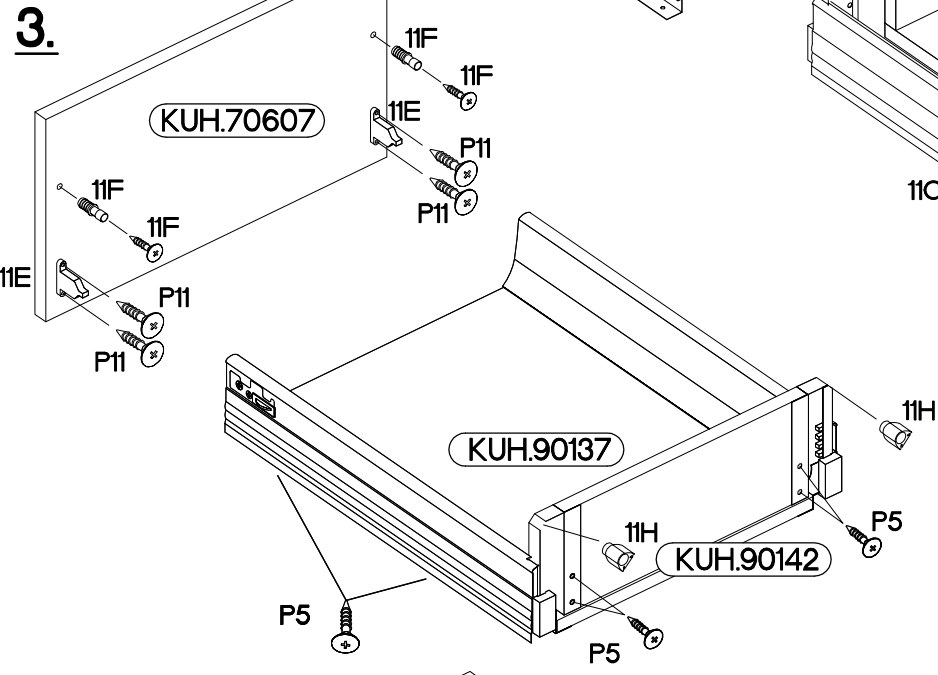

60 DPS-2100 1F 3S

Ersatzteil Nummer	Dimension
KUH.70629	596x682x16
KUH.70606	596x140x16
KUH.70607 x2	596x283x16
KUH.90137 x3	442x492x16
KUH.90140	480x70x16
KUH.90142 x2	480x148x16

3	2	3	1	6	4	6
	+6.3x13mm	+4.0x16mm	+3.5x13mm	+3.0x16mm	L=192mm	M4x22mm
4	12	12	24	12	2	4

1

							
11B	11C	11E	11F	11H	P11	P5	11G
2	2	4	4	4	8	16	4

x2

VARIANT HIGH GLOSS

2

11D	11C	11E	P11	P5	11G
1	1	2	4	8	2

VARIANT HIGH GLOSS

	+6.3x13mm 	+4.0x16mm 
11A 3	M3 12	P1 12

4

L=192mm	M4x22mm
	
S	U
3	6

5

LEFT

RIGHT

KUH.70629

KUH.70629

VARIANT HIGH GLOSS

6

±35/0mm	±3.5x13mm
	
HG	P5
2	4

7

L=192mm	M4x22mm
	
S	U
1	2