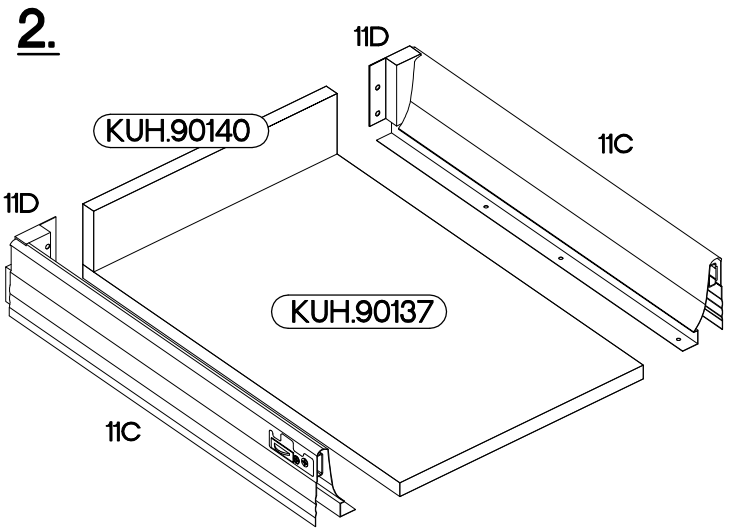

60 DPS-2100 1F 3S

Ersatzteil Nummer	Dimension
KUH.70629	596x682x16
KUH.70606	596x140x16
KUH.70607 x2	596x283x16
KUH.90137 x3	442x492x16
KUH.90140	480x70x16
KUH.90142 x2	480x148x16

3	2	3	1	6	4	6
	+6.3x13mm	+4.0x16mm	+3.5x13mm	+3.0x16mm	L=192mm	M4x22mm
4	12	12	24	12	2	4

1

							
11B	11C	11E	11F	11H	P11	P5	11G
2	2	4	4	4	8	16	4

x2

VARIANT HIGH GLOSS

2

11D	11C	11E	P11	P5	11G
1	1	2	4	8	2

VARIANT HIGH GLOSS

	+6.3x13mm 	+4.0x16mm 
11A 3	M3 12	P1 12

4

L=192mm	M4x22mm
	
S	U
3	6

5

LEFT

RIGHT

KUH.70629

KUH.70629

VARIANT HIGH GLOSS

6

±35/0mm	±3.5x13mm
	
HG	P5
2	4

7

L=192mm	M4x22mm
	
S	U
1	2