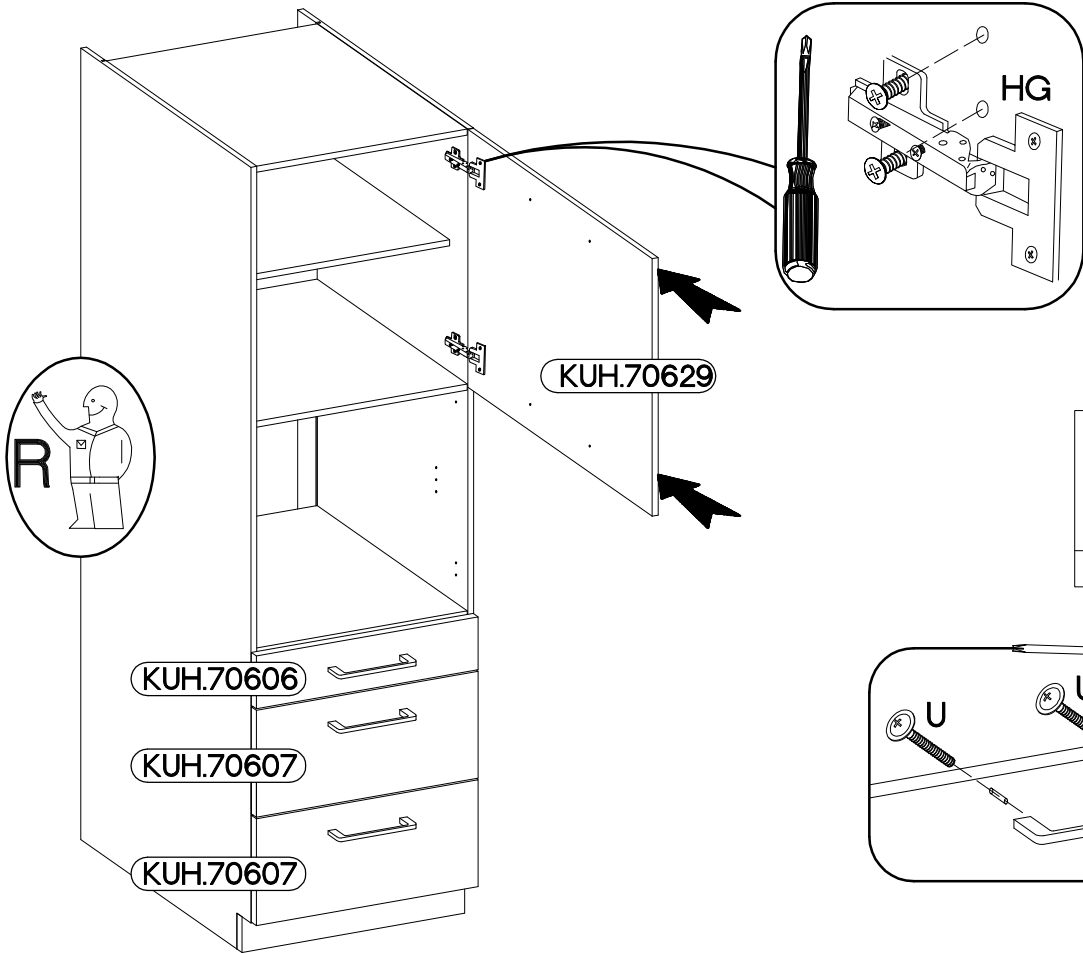

60 DPS-2100 1F 3S

Ersatzteil Nummer	Dimension
KUH.70629	596x682x16
KUH.70606	596x140x16
KUH.70607 x2	596x283x16
KUH.90137 x3	442x492x16
KUH.90140	480x70x16
KUH.90142 x2	480x148x16

3	2	3	1	6	4	6
	+6.3x13mm	+4.0x16mm	+3.5x13mm	+3.0x16mm	L=192mm	M4x22mm
4	12	12	24	12	2	4

4

L=192mm	M4x22mm
	
S	U
3	6

5

LEFT

RIGHT

KUH.70629

KUH.70629

VARIANT HIGH GLOSS

6

±35/0mm	±3.5x13mm
	
HG	P5
2	4

7

L=192mm	M4x22mm
	
S	U
1	2