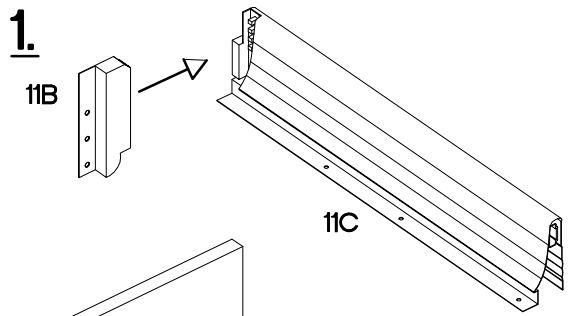

1

11B	11C	11E	11F	11H	P11	P5	11G
2	2	4	4	4	8	16	4