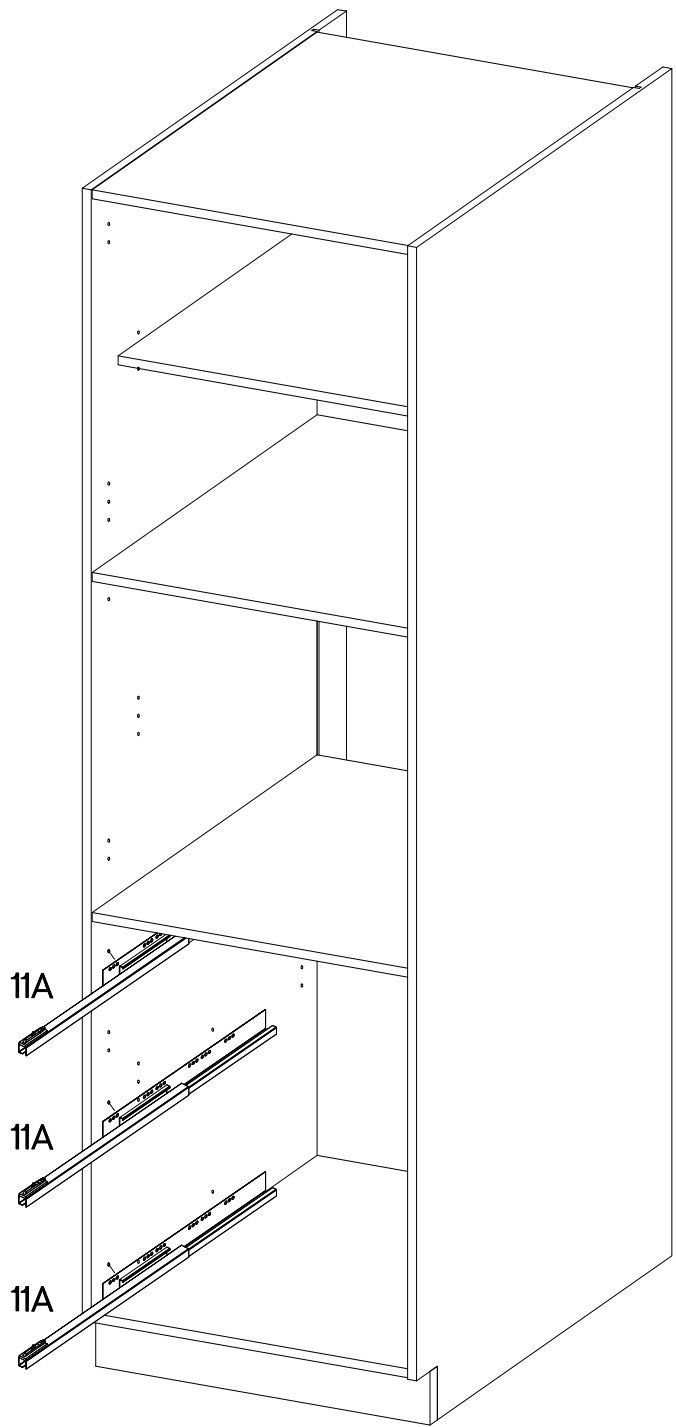

60 DPS-2100 1F 3S

Ersatzteil Nummer	Dimension
KUH.70629	596x682x16
KUH.70606	596x140x16
KUH.70607 x2	596x283x16
KUH.90137 x3	442x492x16
KUH.90140	480x70x16
KUH.90142 x2	480x148x16

3	2	3	1	6	4	6
	+6.3x13mm	+4.0x16mm	+3.5x13mm	+3.0x16mm	L=192mm	M4x22mm
4	12	12	24	12	2	4

1

							
11B	11C	11E	11F	11H	P11	P5	11G
2	2	4	4	4	8	16	4

x2

VARIANT HIGH GLOSS

2

11D	11C	11E	P11	P5	11G
1	1	2	4	8	2

VARIANT HIGH GLOSS

	+6.3x13mm 	+4.0x16mm 
11A 3	M3 12	P1 12

4

L=192mm	M4x22mm
	
S	U
3	6

5

LEFT

RIGHT

KUH.70629

KUH.70629

VARIANT HIGH GLOSS

6

±35/0mm	±3.5x13mm
	
HG	P5
2	4

7

L=192mm	M4x22mm
	
S	U
1	2