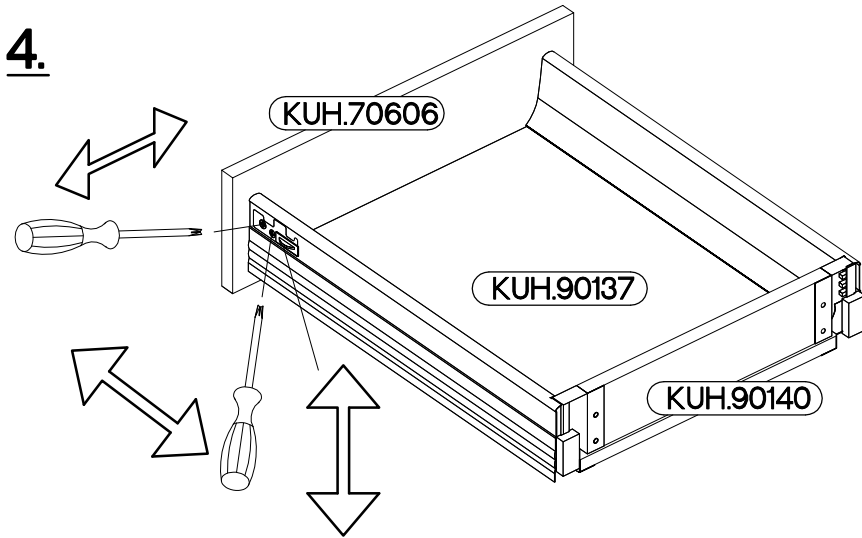

60 DPS-2100 1F 3S

Ersatzteil Nummer	Dimension
KUH.70629	596x682x16
KUH.70606	596x140x16
KUH.70607 x2	596x283x16
KUH.90137 x3	442x492x16
KUH.90140	480x70x16
KUH.90142 x2	480x148x16

3	2	3	1	6	4	6
	+6.3x13mm	+4.0x16mm	+3.5x13mm	+3.0x16mm	L=192mm	M4x22mm
4	12	12	24	12	2	4

1

							
11B	11C	11E	11F	11H	P11	P5	11G
2	2	4	4	4	8	16	4

x2

VARIANT HIGH GLOSS

2

11D	11C	11E	P11	P5	11G
1	1	2	4	8	2

VARIANT HIGH GLOSS

	+6.3x13mm 	+4.0x16mm 
11A 3	M3 12	P1 12

4

L=192mm	M4x22mm
	
S	U
3	6

5

LEFT

RIGHT

KUH.70629

KUH.70629

VARIANT HIGH GLOSS

6

±35/0mm	±3.5x13mm
	
HG	P5
2	4

7

L=192mm	M4x22mm
	
S	U
1	2