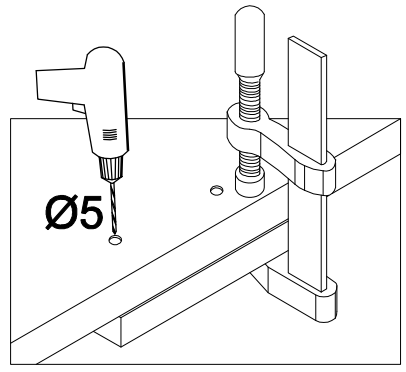

60 DPS-2100 1F 3S

Ersatzteil Nummer	Dimension
KUH.70629	596x682x16
KUH.70606	596x140x16
KUH.70607 x2	596x283x16
KUH.90137 x3	442x492x16
KUH.90140	480x70x16
KUH.90142 x2	480x148x16

3	2	3	1	6	4	6
	+6.3x13mm	+4.0x16mm	+3.5x13mm	+3.0x16mm	L=192mm	M4x22mm
4	12	12	24	12	2	4

1

							
11B	11C	11E	11F	11H	P11	P5	11G
2	2	4	4	4	8	16	4

x2

VARIANT HIGH GLOSS

2

11D	11C	11E	P11	P5	11G
1	1	2	4	8	2

VARIANT HIGH GLOSS

	+6.3x13mm 	+4.0x16mm 
11A 3	M3 12	P1 12

4

L=192mm	M4x22mm
	
S	U
3	6

5

LEFT

RIGHT

KUH.70629

KUH.70629

VARIANT HIGH GLOSS

6

±35/0mm	±3.5x13mm
	
HG	P5
2	4

7

L=192mm	M4x22mm
	
S	U
1	2