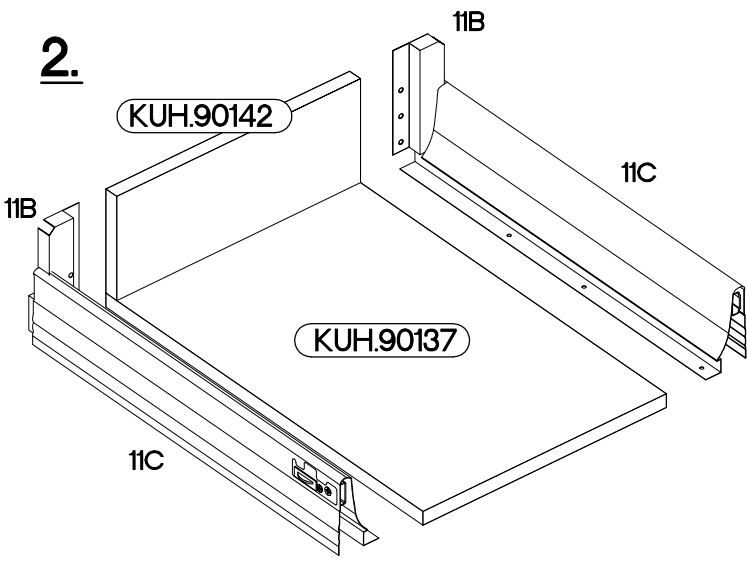

60 DPS-2100 1F 3S

Ersatzteil Nummer	Dimension
KUH.70629	596x682x16
KUH.70606	596x140x16
KUH.70607 x2	596x283x16
KUH.90137 x3	442x492x16
KUH.90140	480x70x16
KUH.90142 x2	480x148x16

3	2	3	1	6	4	6
	+6.3x13mm	+4.0x16mm	+3.5x13mm	+3.0x16mm	L=192mm	M4x22mm
4	12	12	24	12	2	4

1

							
11B	11C	11E	11F	11H	P11	P5	11G
2	2	4	4	4	8	16	4

x2

VARIANT HIGH GLOSS

2

11D	11C	11E	P11	P5	11G
1	1	2	4	8	2

VARIANT HIGH GLOSS

	+6.3x13mm 	+4.0x16mm 
11A 3	M3 12	P1 12

4

L=192mm	M4x22mm
	
S	U
3	6

5

LEFT

RIGHT

KUH.70629

KUH.70629

VARIANT HIGH GLOSS

6

±35/0mm	±3.5x13mm
	
HG	P5
2	4

7

L=192mm	M4x22mm
	
S	U
1	2