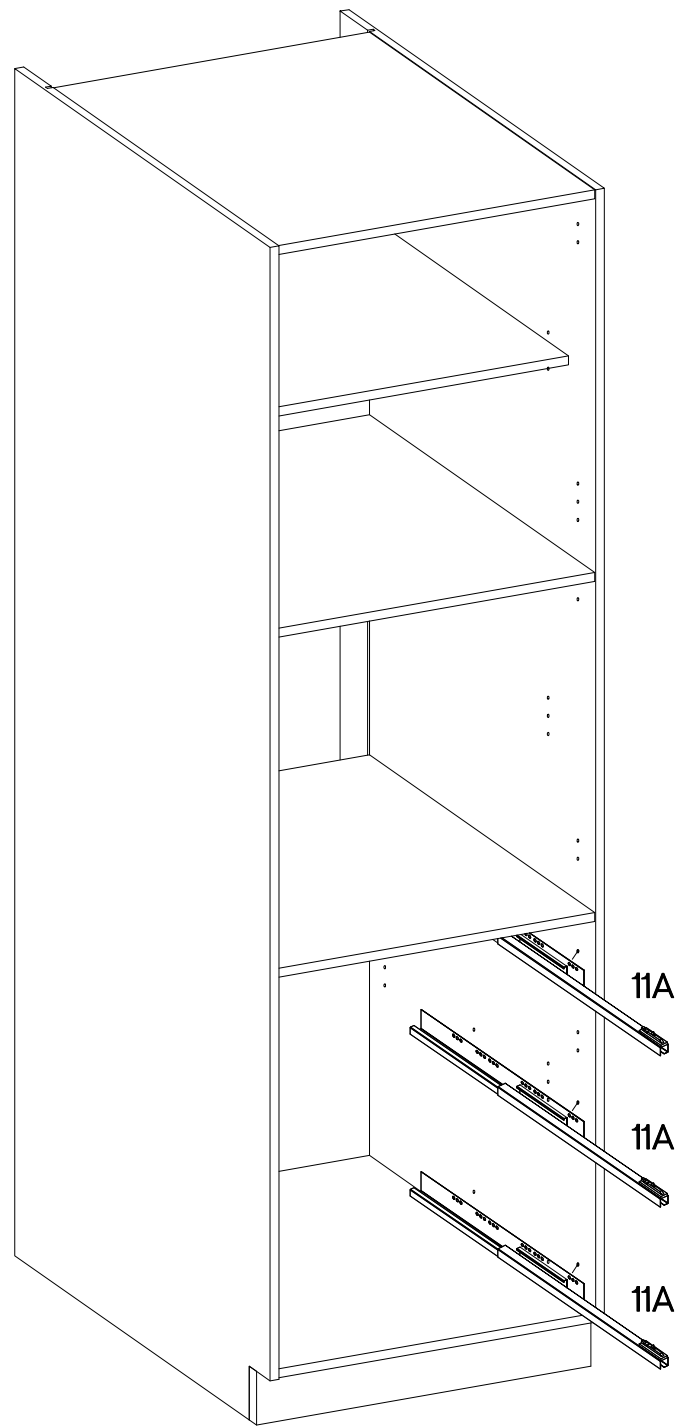

60 DPS-2100 1F 3S

Ersatzteil Nummer	Dimension
KUH.70629	596x682x16
KUH.70606	596x140x16
KUH.70607 x2	596x283x16
KUH.90137 x3	442x492x16
KUH.90140	480x70x16
KUH.90142 x2	480x148x16

3	2	3	1	6	4	6
	+6.3x13mm	+4.0x16mm	+3.5x13mm	+3.0x16mm	L=192mm	M4x22mm
4	12	12	24	12	2	4

1

							
11B	11C	11E	11F	11H	P11	P5	11G
2	2	4	4	4	8	16	4

x2

VARIANT HIGH GLOSS

2

11D	11C	11E	P11	P5	11G
1	1	2	4	8	2

VARIANT HIGH GLOSS

	+6.3x13mm 	+4.0x16mm 
11A 3	M3 12	P1 12

4

L=192mm	M4x22mm
	
S	U
3	6

5

LEFT

RIGHT

KUH.70629

KUH.70629

VARIANT HIGH GLOSS

6

±35/0mm	±3.5x13mm
	
HG	P5
2	4

7

L=192mm	M4x22mm
	
S	U
1	2