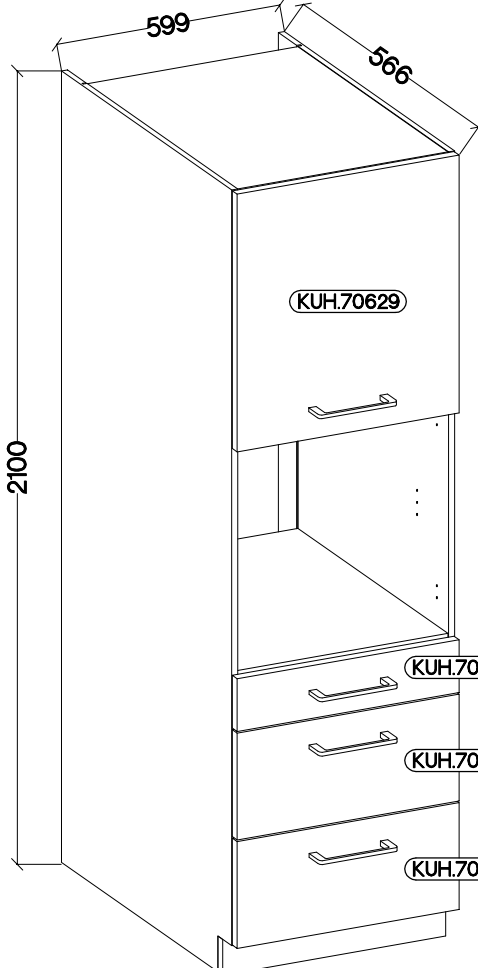

60 DPS-2100 1F 3S

Ersatzteil Nummer	Dimension
KUH.70629	596x682x16
KUH.70606	596x140x16
KUH.70607 x2	596x283x16
KUH.90137 x3	442x492x16
KUH.90140	480x70x16
KUH.90142 x2	480x148x16

3	2	3	1	6	4	6
	+6.3x13mm	+4.0x16mm	+3.5x13mm	+3.0x16mm	L=192mm	M4x22mm
4	12	12	24	12	2	4

1

							
11B	11C	11E	11F	11H	P11	P5	11G
2	2	4	4	4	8	16	4

x2

VARIANT HIGH GLOSS

2

11D	11C	11E	P11	P5	11G
1	1	2	4	8	2

VARIANT HIGH GLOSS

	+6.3x13mm 	+4.0x16mm 
11A 3	M3 12	P1 12

4

L=192mm	M4x22mm
	
S	U
3	6

5

LEFT

RIGHT

KUH.70629

KUH.70629

VARIANT HIGH GLOSS

6

±35/0mm	±3.5x13mm
	
HG	P5
2	4

7

L=192mm	M4x22mm
	
S	U
1	2