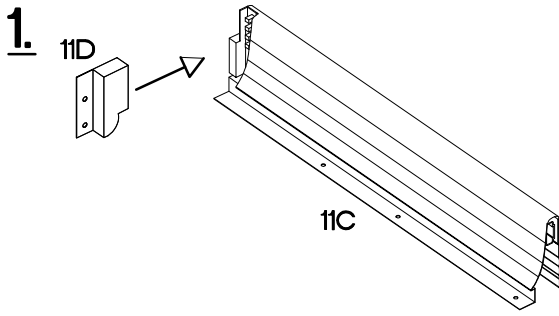

60 DPS-2100 1F 3S

Ersatzteil Nummer	Dimension
KUH.70629	596x682x16
KUH.70606	596x140x16
KUH.70607 x2	596x283x16
KUH.90137 x3	442x492x16
KUH.90140	480x70x16
KUH.90142 x2	480x148x16

3	2	3	1	6	4	6
	+6.3x13mm	+4.0x16mm	+3.5x13mm	+3.0x16mm	L=192mm	M4x22mm
4	12	12	24	12	2	4

1

							
11B	11C	11E	11F	11H	P11	P5	11G
2	2	4	4	4	8	16	4

x2

VARIANT HIGH GLOSS

2

11D	11C	11E	P11	P5	11G
1	1	2	4	8	2

VARIANT HIGH GLOSS

	+6.3x13mm 	+4.0x16mm 
11A 3	M3 12	P1 12

4

L=192mm	M4x22mm
	
S	U
3	6

5

LEFT

RIGHT

KUH.70629

KUH.70629

VARIANT HIGH GLOSS

6

±35/0mm	±3.5x13mm
	
HG	P5
2	4

7

L=192mm	M4x22mm
	
S	U
1	2